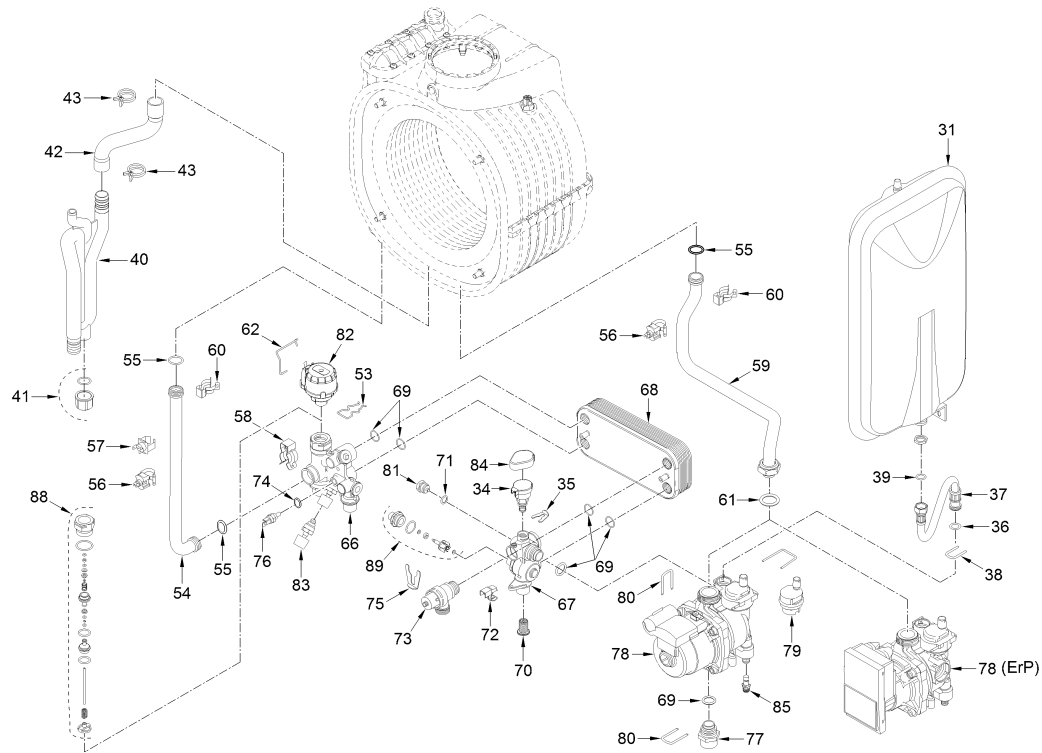

8114250 CALD.MET. BRAVA SLIM HE 25 ErP

Posiz.	Codice	Descrizione
001	6264560	Boiler fixing bracket
002	6010890	Support exchangers bracket
003	6147412	Plug for air vent connection
004	6226464	O-ring 115 diam. 11,91x2,62
005	6226624	Spring air vent knob
006	6278913	Main exchanger body
007	6277130	Probe NTC D.4X40
008	6010892	Support exchangers bracket
009	6269008	Main exchanger door insulation
010	5188360	Main exchanger door
011	6248870	Combustion chamber O-ring
012	6248871	Glass fibre sealing cord
013	6311810	Glass fixing flange
014	6020103	Sight glass
015	6248872	Sight glass gasket
016	6278370	Premix burner