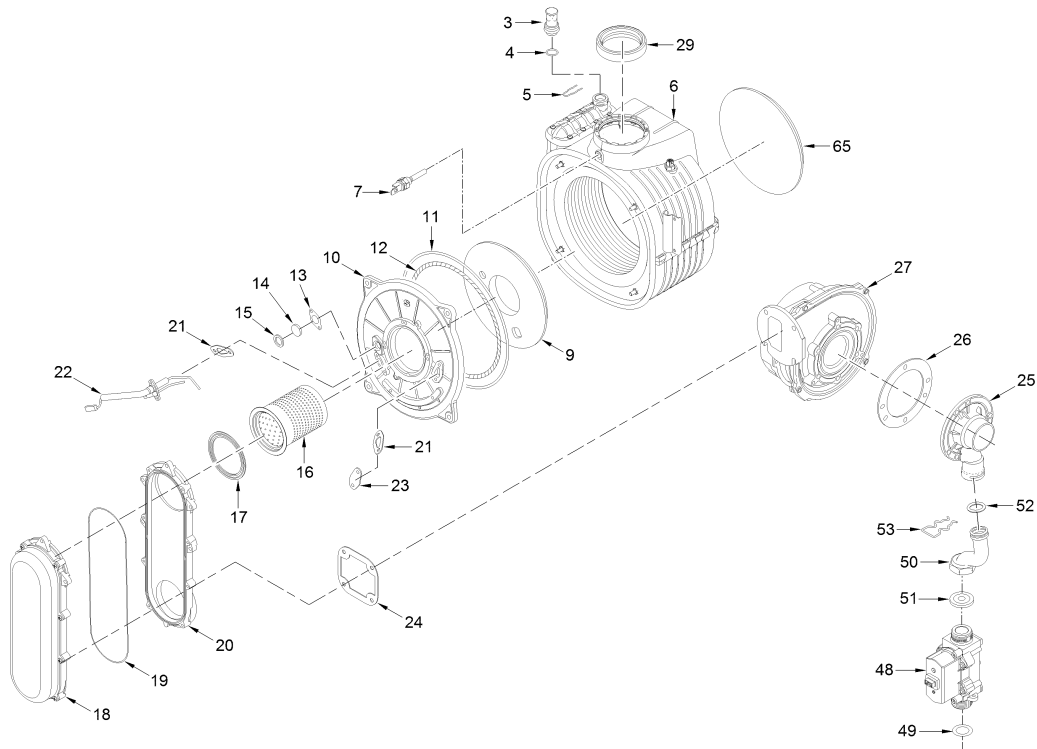

8114250 CALD.MET. BRAVA SLIM HE 25 ErP

Posiz.	Codice	Descrizione
001	6264560	Boiler fixing bracket
002	6010890	Support exchangers bracket
003	6147412	Plug for air vent connection
004	6226464	O-ring 115 diam. 11,91x2,62
005	6226624	Spring air vent knob
006	6278913	Main exchanger body
007	6277130	Probe NTC D.4X40
008	6010892	Support exchangers bracket
009	6269008	Main exchanger door insulation
010	5188360	Main exchanger door
011	6248870	Combustion chamber O-ring
012	6248871	Glass fibre sealing cord
013	6311810	Glass fixing flange
014	6020103	Sight glass
015	6248872	Sight glass gasket
016	6278370	Premix burner