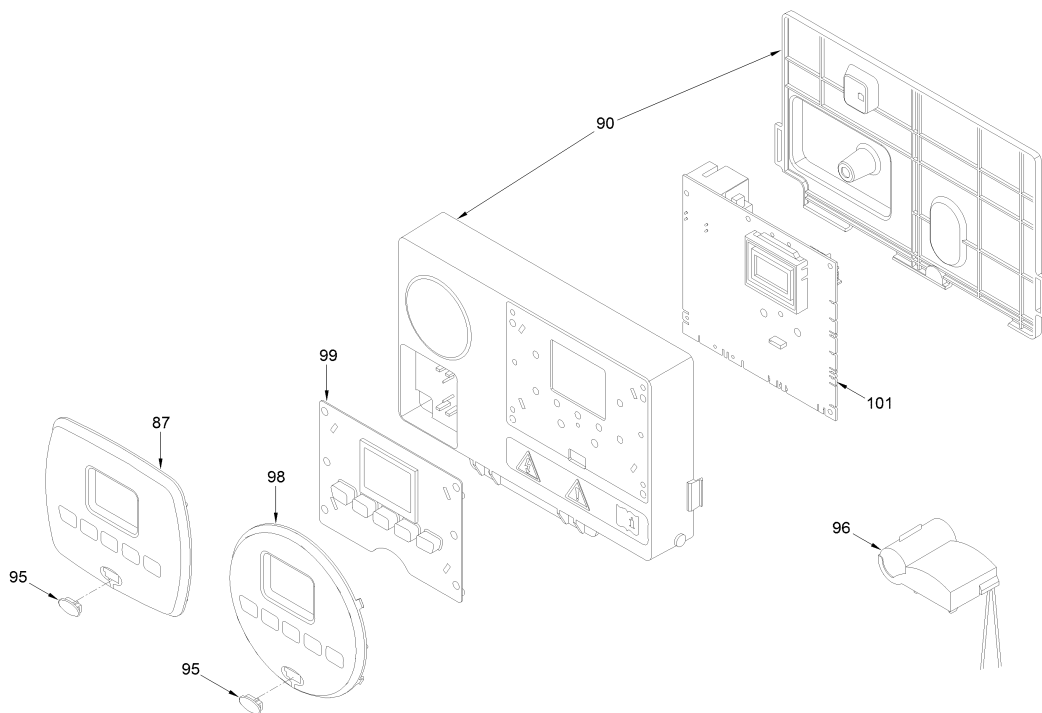

8114250 CALD.MET. BRAVA SLIM HE 25 ErP

Posiz.	Codice	Descrizione
001	6264560	Boiler fixing bracket
002	6010890	Support exchangers bracket
003	6147412	Plug for air vent connection
004	6226464	O-ring 115 diam. 11,91x2,62
005	6226624	Spring air vent knob
006	6278913	Main exchanger body
007	6277130	Probe NTC D.4X40
008	6010892	Support exchangers bracket
009	6269008	Main exchanger door insulation
010	5188360	Main exchanger door
011	6248870	Combustion chamber O-ring
012	6248871	Glass fibre sealing cord
013	6311810	Glass fixing flange
014	6020103	Sight glass
015	6248872	Sight glass gasket
016	6278370	Premix burner