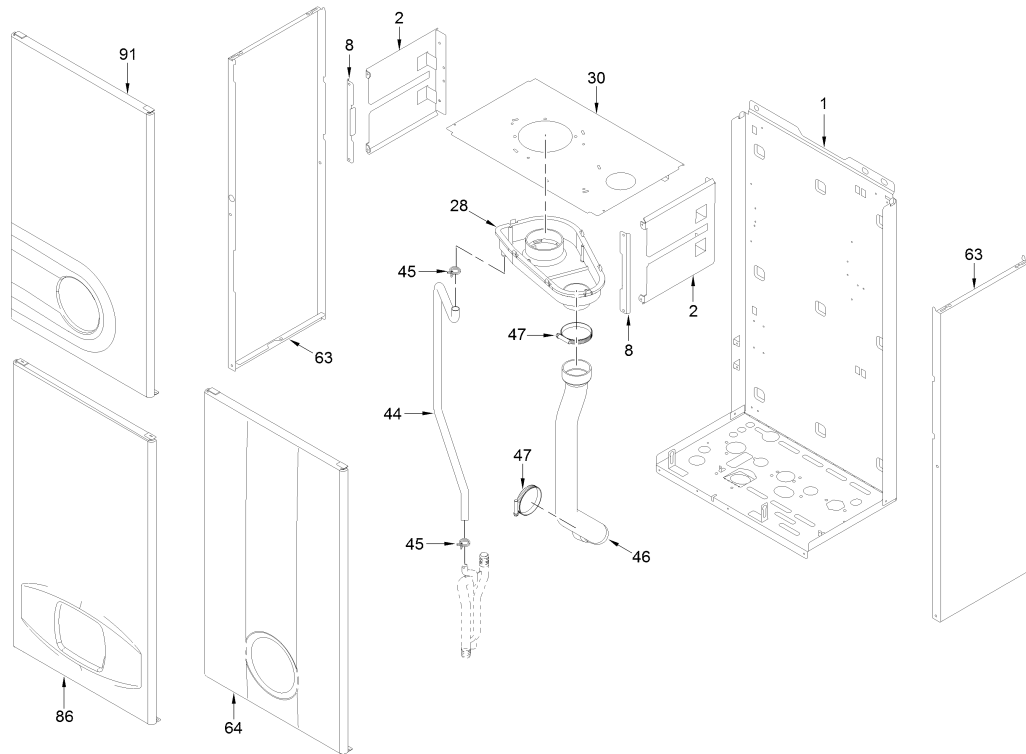

8114250 CALD.MET. BRAVA SLIM HE 25 ErP

Posiz.	Codice	Descrizione
001	6264560	Boiler fixing bracket
002	6010890	Support exchangers bracket
003	6147412	Plug for air vent connection
004	6226464	O-ring 115 diam. 11,91x2,62
005	6226624	Spring air vent knob
006	6278913	Main exchanger body
007	6277130	Probe NTC D.4X40
008	6010892	Support exchangers bracket
009	6269008	Main exchanger door insulation
010	5188360	Main exchanger door
011	6248870	Combustion chamber O-ring
012	6248871	Glass fibre sealing cord
013	6311810	Glass fixing flange
014	6020103	Sight glass
015	6248872	Sight glass gasket
016	6278370	Premix burner